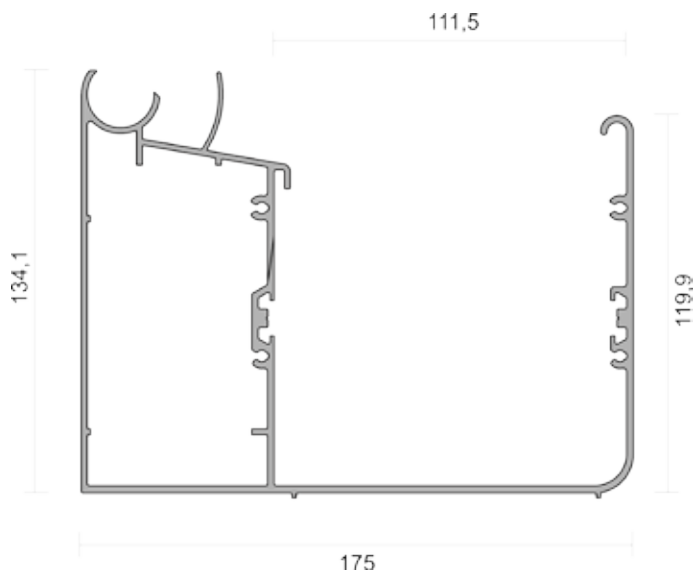

System 500

PROFILER

VS 511217

VS 311912

VS 511111