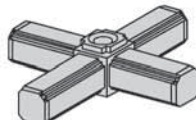

4 TP/F

Grå 551 11 411
Vit 551 12 411